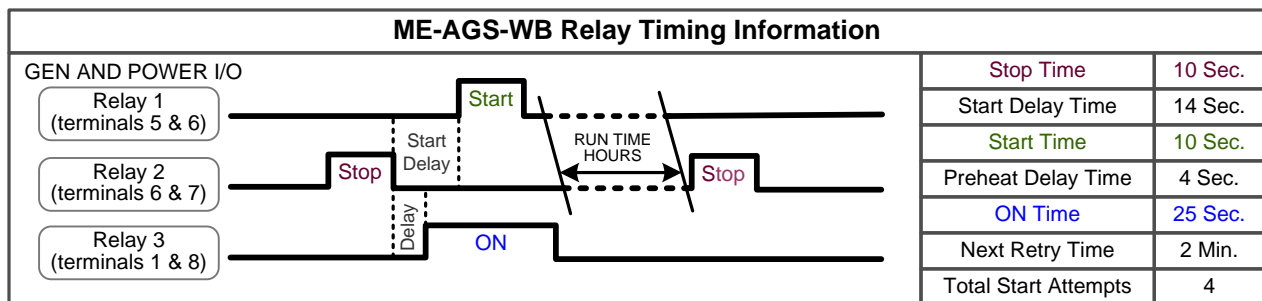

ME-AGS-WB* wiring diagram – For Westerbeke (8.0- 15.0 BEG Gas Generators)

* ME-AGS-WB with revision ≥ 4.0

Magnum Energy, Inc. provides this diagram to assist in the installation of the Auto-Generator Start controller. Since the use of this diagram and the conditions or methods of installation, operation and use are beyond the control of Magnum Energy, Inc., we do not assume responsibility and expressly disclaim liability for loss, damage or expense arising out of the installation, operation and use of this unit.