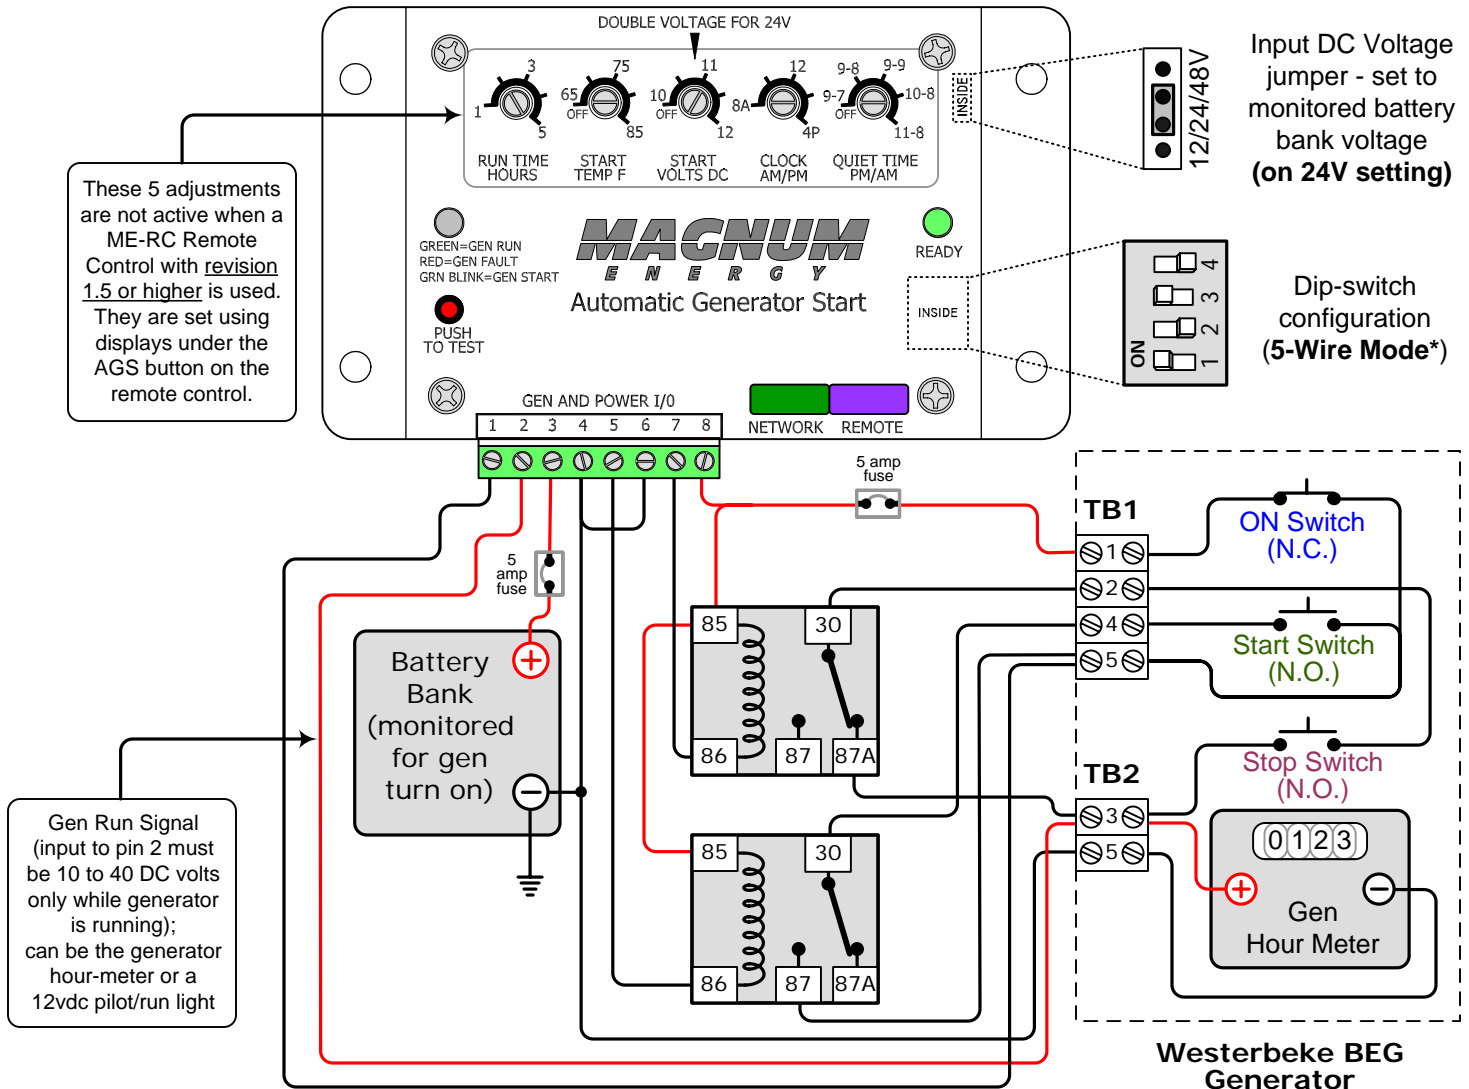

ME-AGS-WB* wiring diagram – For Westerbeke (8.0- 15.0 BEG Gas Generators)

* ME-AGS-WB with revision ≥ 4.0

Magnum Energy, Inc. provides this diagram to assist in the installation of the Auto-Generator Start controller. Since the use of this diagram and the conditions or methods of installation, operation and use are beyond the control of Magnum Energy, Inc., we do not assume responsibility and expressly disclaim liability for loss, damage or expense arising out of the installation, operation and use of this unit.