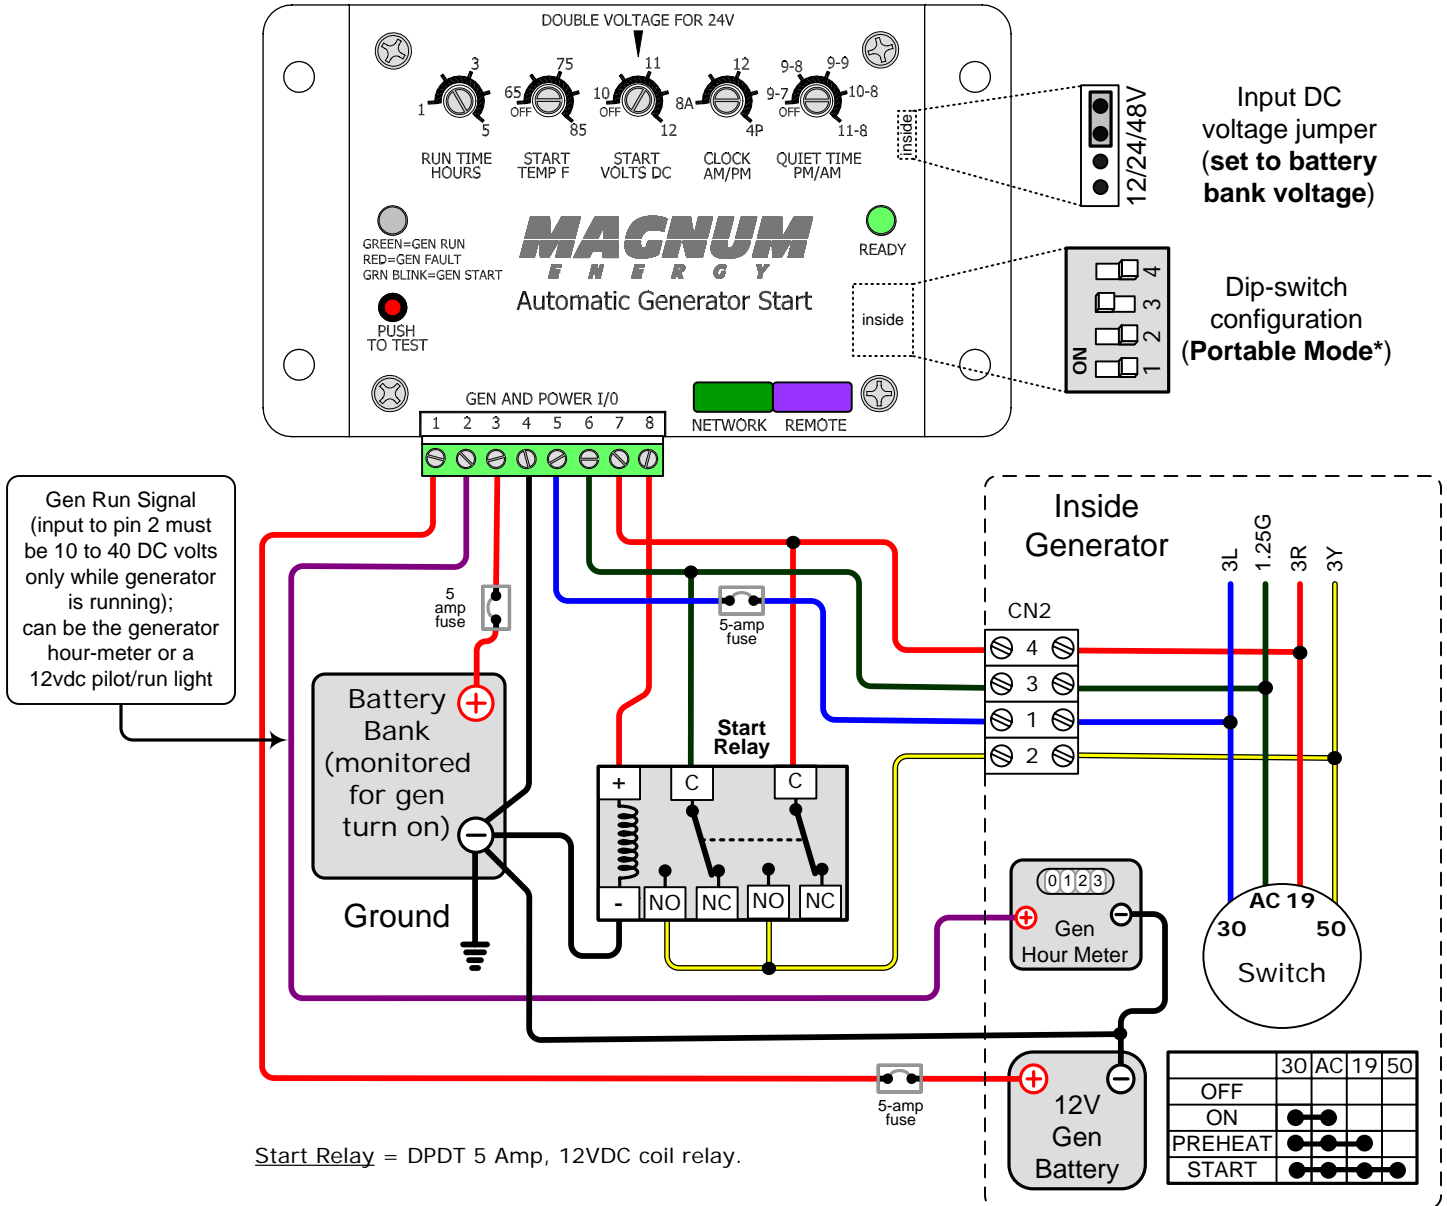

ME-AGS-WB* wiring diagram – For Kubota (KJ Series Diesel Generators)

* ME-AGS-WB with revision 4.1

* to enable Portable Mode, the ME-AGS-WB must be revision 4.1 or higher

Magnum Energy, Inc. provides this diagram to assist in the installation of the Auto-Generator Start controller. Since the use of this diagram and the conditions or methods of installation, operation and use are beyond the control of Magnum Energy, Inc., we do not assume responsibility and expressly disclaim liability for loss, damage or expense arising out of the installation, operation and use of this unit.