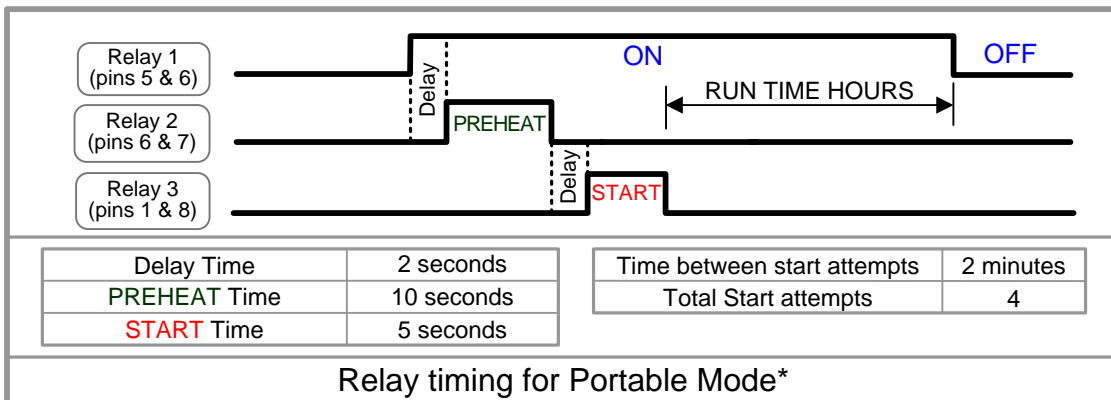

ME-AGS-WB* wiring diagram – For Kubota (KJ Series Diesel Generators)

* ME-AGS-WB with revision 4.1

* to enable Portable Mode, the ME-AGS-WB must be revision 4.1 or higher

Magnum Energy, Inc. provides this diagram to assist in the installation of the Auto-Generator Start controller. Since the use of this diagram and the conditions or methods of installation, operation and use are beyond the control of Magnum Energy, Inc., we do not assume responsibility and expressly disclaim liability for loss, damage or expense arising out of the installation, operation and use of this unit.