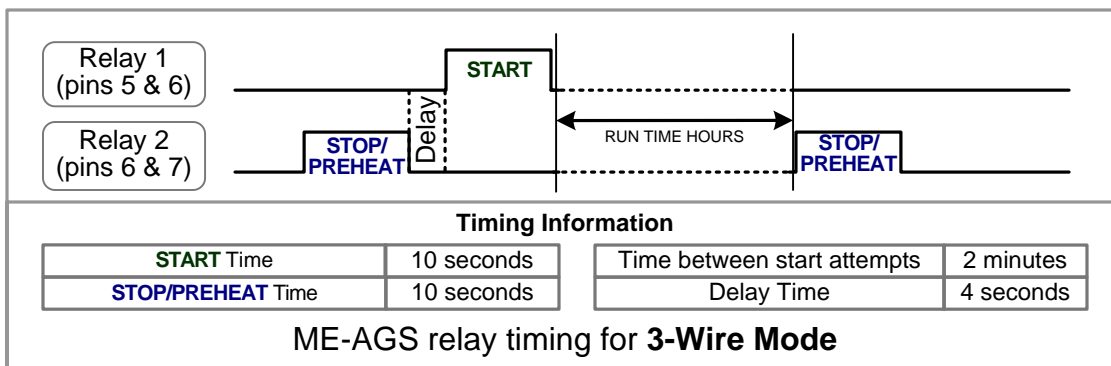

ME-AGS wiring diagram – For Onan (Model HDKAG)

Magnum Energy, Inc. provides this diagram to assist in the installation of the Auto-Generator Start controller. Since the use of this diagram and the conditions or methods of installation, operation and use are beyond the control of Magnum Energy, Inc., we do not assume responsibility and expressly disclaim liability for loss, damage or expense arising out of the installation, operation and use of this unit.