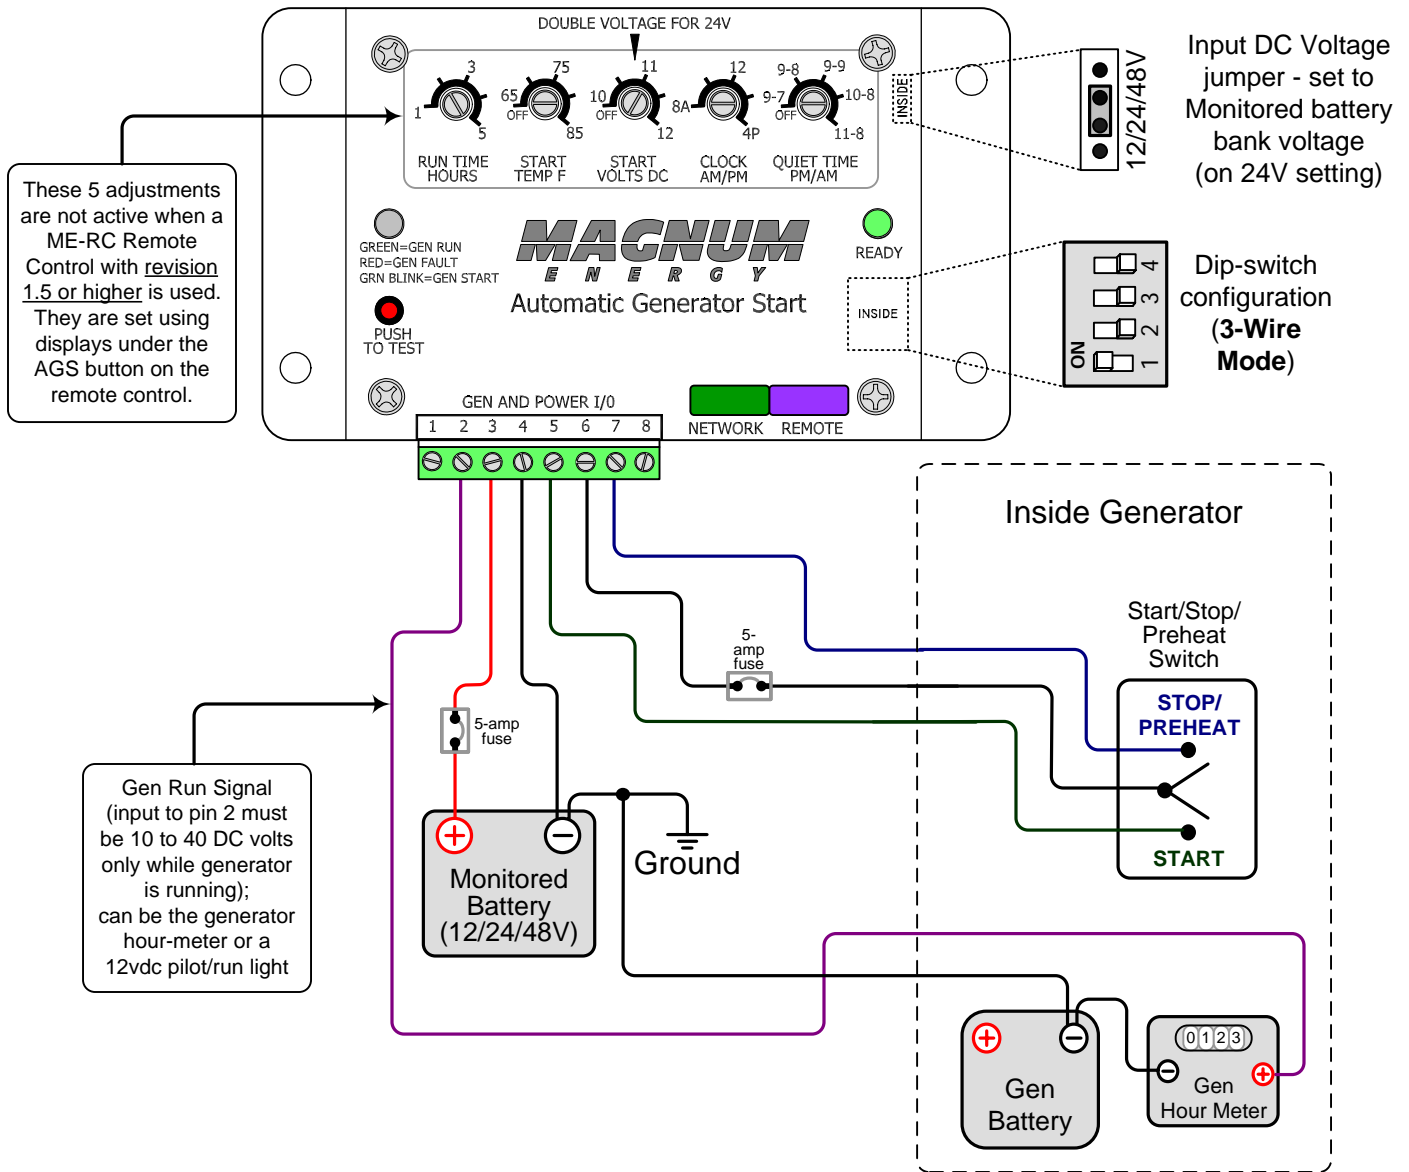

ME-AGS wiring diagram – For Onan (Model HDKAG)

Magnum Energy, Inc. provides this diagram to assist in the installation of the Auto-Generator Start controller. Since the use of this diagram and the conditions or methods of installation, operation and use are beyond the control of Magnum Energy, Inc., we do not assume responsibility and expressly disclaim liability for loss, damage or expense arising out of the installation, operation and use of this unit.