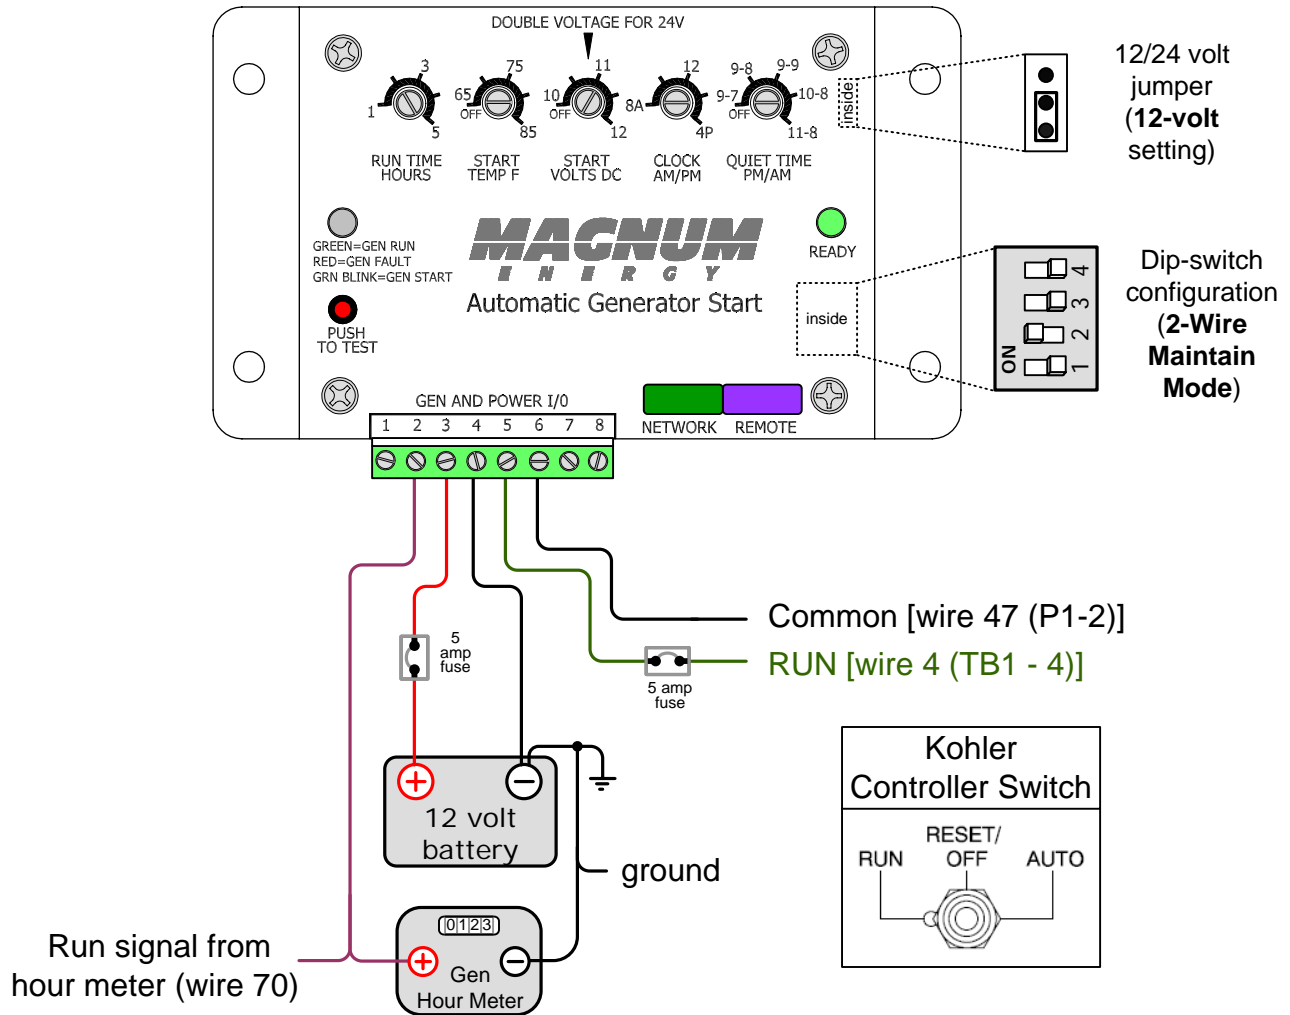

# ME-AGS wiring diagram – For Kohler (RMY Series)

Magnum Energy, Inc. provides this diagram to assist in the installation of the Auto-Generator Start controller. Since the use of this diagram and the conditions or methods of installation, operation and use are beyond the control of Magnum Energy, Inc., we do not assume responsibility and expressly disclaim liability for loss, damage or expense arising out of the installation, operation and use of this unit.