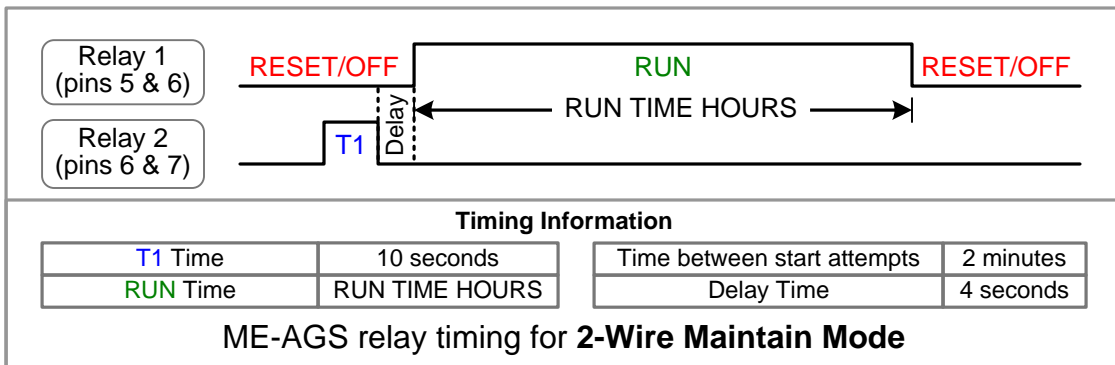

# ME-AGS wiring diagram – For Kohler (RMY Series)

Magnum Energy, Inc. provides this diagram to assist in the installation of the Auto-Generator Start controller. Since the use of this diagram and the conditions or methods of installation, operation and use are beyond the control of Magnum Energy, Inc., we do not assume responsibility and expressly disclaim liability for loss, damage or expense arising out of the installation, operation and use of this unit.