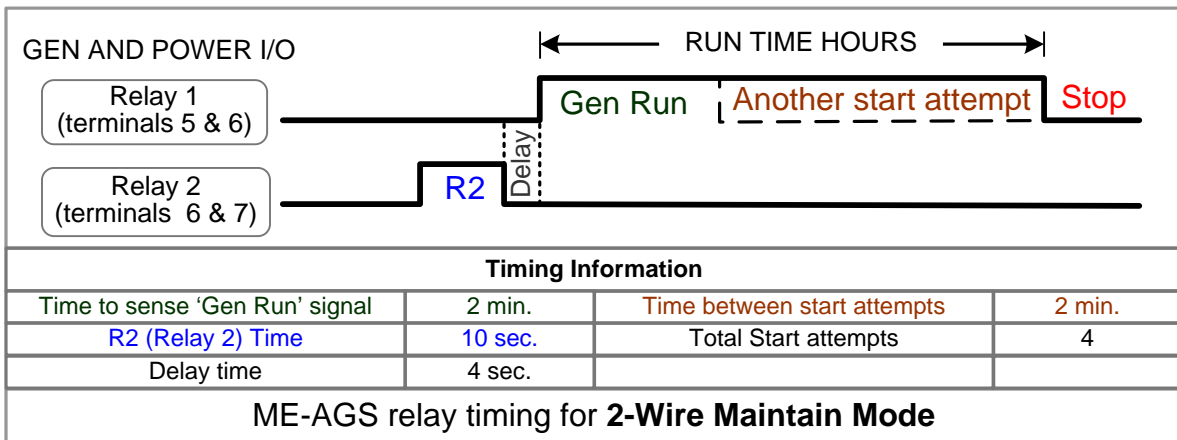

# ME-AGS wiring diagram – For Generac (Air-cooled, Automatic Standby Generators)

Magnum Energy, Inc. provides this diagram to assist in the installation of the Auto-Generator Start controller. Since the use of this diagram and the conditions or methods of installation, operation and use are beyond the control of Magnum Energy, Inc., we do not assume responsibility and expressly disclaim liability for loss, damage or expense arising out of the installation, operation and use of this unit.