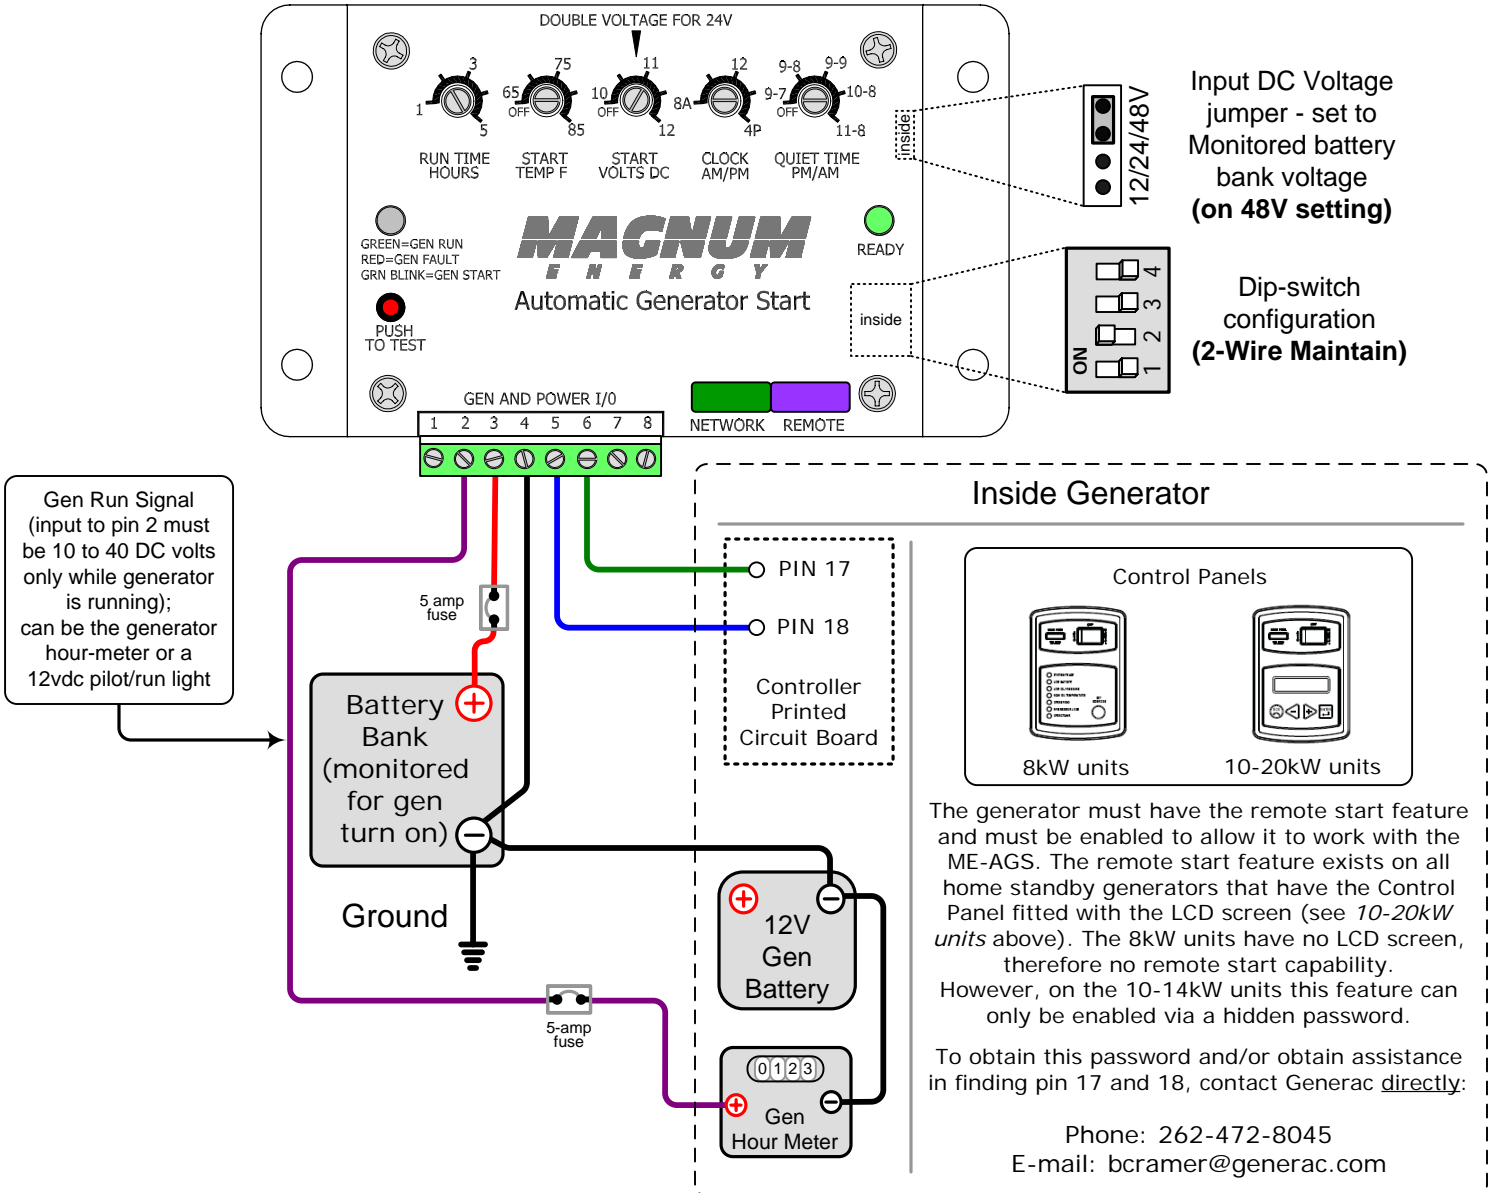

# ME-AGS wiring diagram – For Generac (Air-cooled, Automatic Standby Generators)

Magnum Energy, Inc. provides this diagram to assist in the installation of the Auto-Generator Start controller. Since the use of this diagram and the conditions or methods of installation, operation and use are beyond the control of Magnum Energy, Inc., we do not assume responsibility and expressly disclaim liability for loss, damage or expense arising out of the installation, operation and use of this unit.