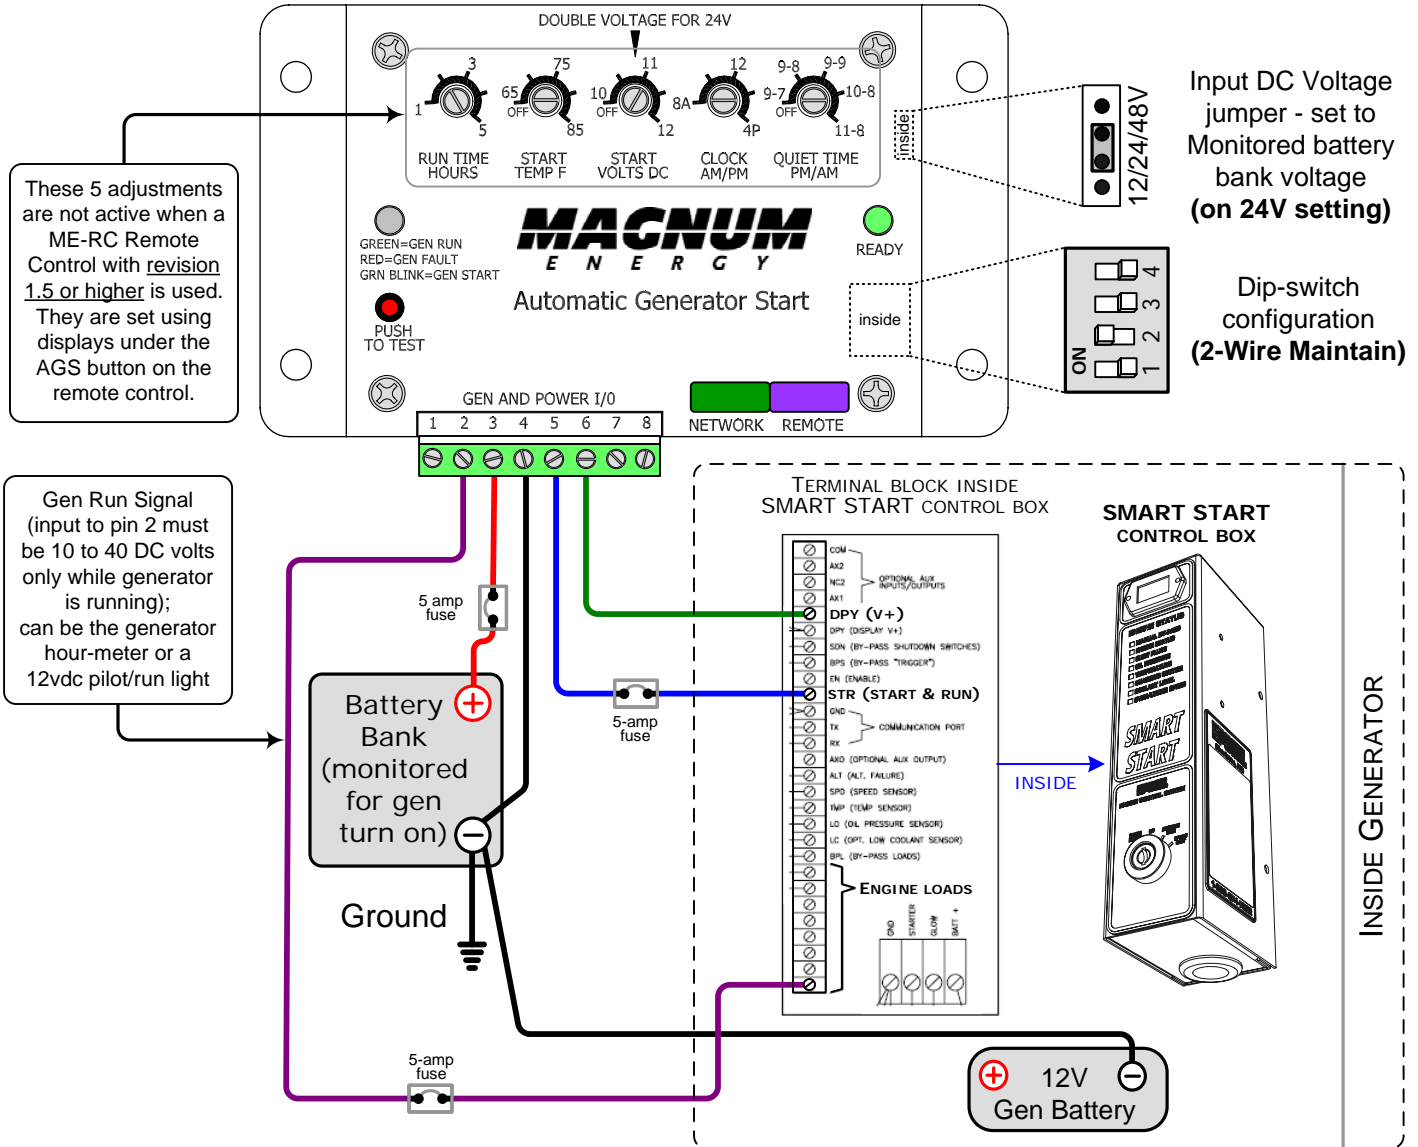

ME-AGS wiring diagram – For EPS Generator (with Smart Start System)

Magnum Energy, Inc. provides this diagram to assist in the installation of the Auto-Generator Start controller. Since the use of this diagram and the conditions or methods of installation, operation and use are beyond the control of Magnum Energy, Inc., we do not assume responsibility and expressly disclaim liability for loss, damage or expense arising out of the installation, operation and use of this unit.