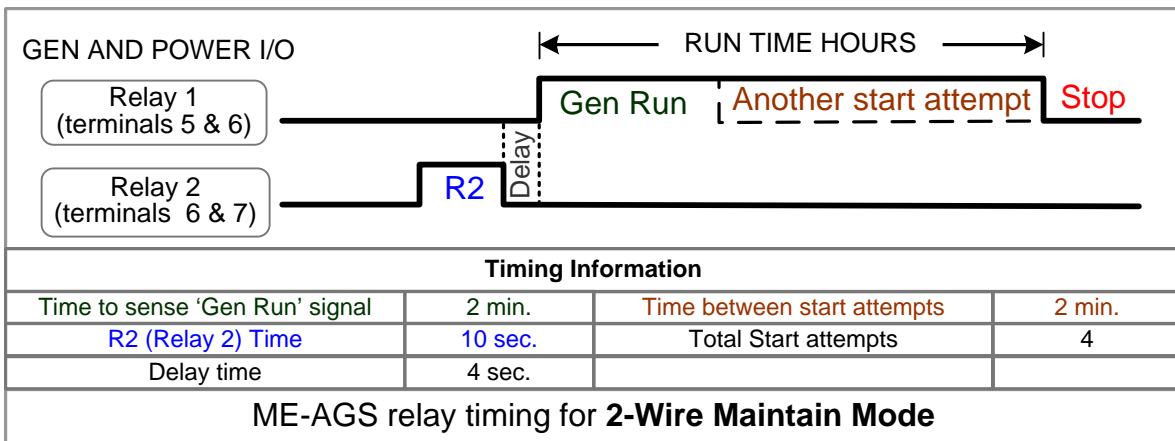

ME-AGS wiring diagram – For EPS Generator (with Smart Start System)

Magnum Energy, Inc. provides this diagram to assist in the installation of the Auto-Generator Start controller. Since the use of this diagram and the conditions or methods of installation, operation and use are beyond the control of Magnum Energy, Inc., we do not assume responsibility and expressly disclaim liability for loss, damage or expense arising out of the installation, operation and use of this unit.