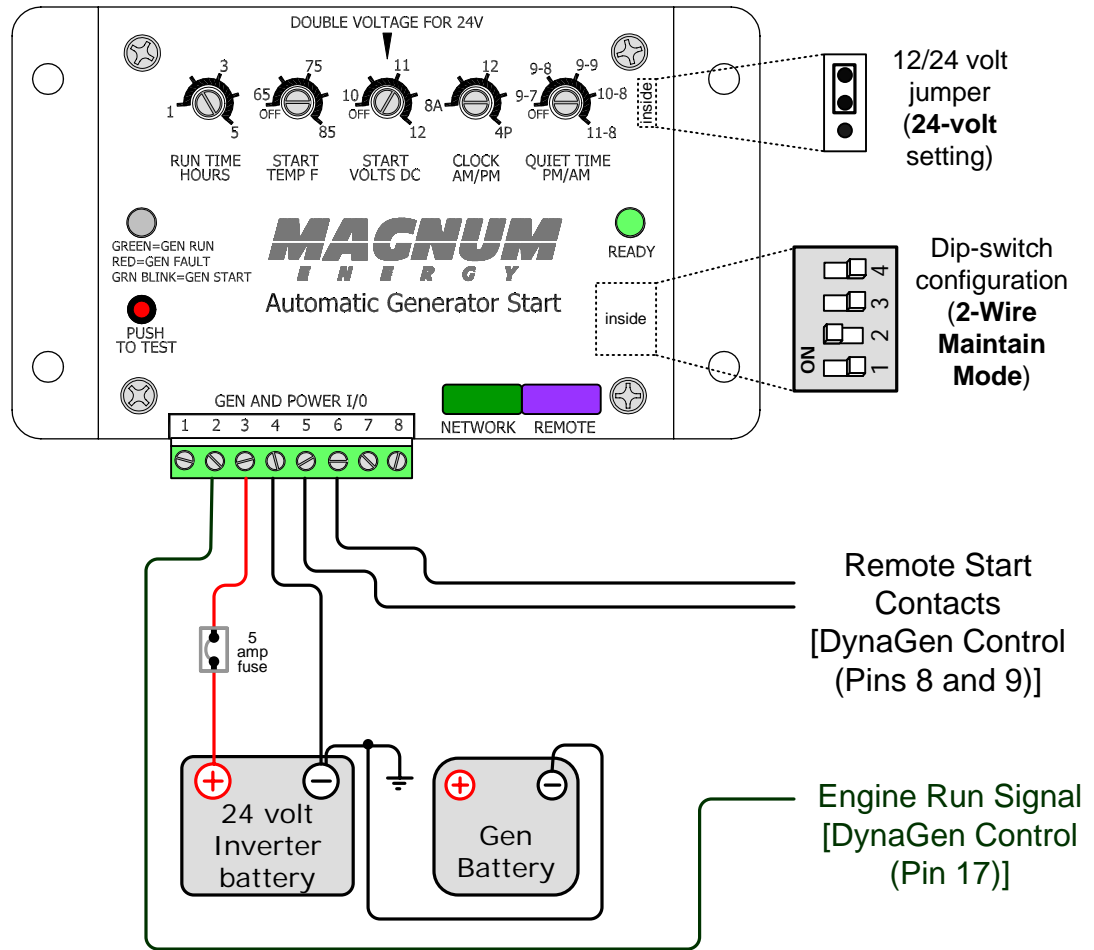

## ME-AGS wiring diagram – (DynaGen ES52 Auto Start Engine Controller)

Magnum Energy, Inc. provides this diagram to assist in the installation of the Auto-Generator Start controller. Since the use of this diagram and the conditions or methods of installation, operation and use are beyond the control of Magnum Energy, Inc., we do not assume responsibility and expressly disclaim liability for loss, damage or expense arising out of the installation, operation and use of this unit.