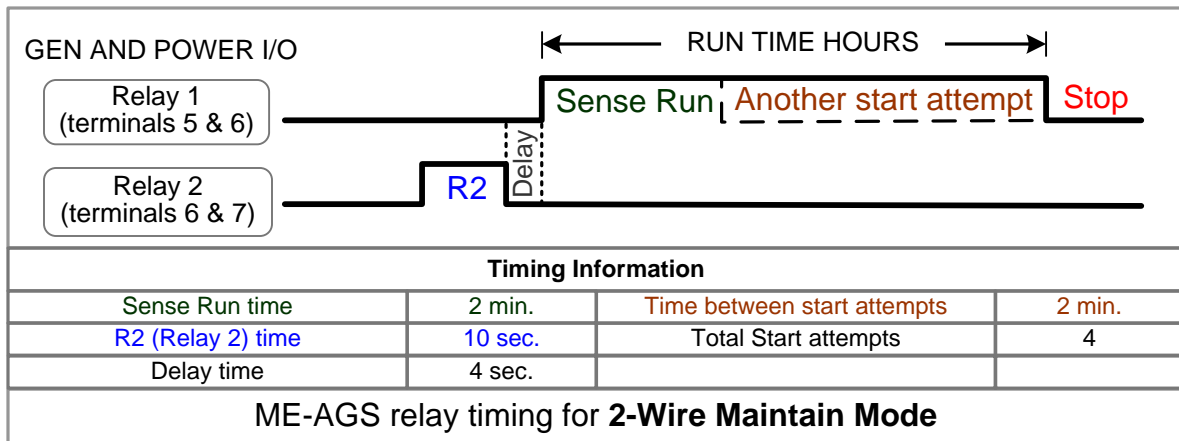

## ME-AGS wiring diagram – (DynaGen ES52 Auto Start Engine Controller)

Magnum Energy, Inc. provides this diagram to assist in the installation of the Auto-Generator Start controller. Since the use of this diagram and the conditions or methods of installation, operation and use are beyond the control of Magnum Energy, Inc., we do not assume responsibility and expressly disclaim liability for loss, damage or expense arising out of the installation, operation and use of this unit.